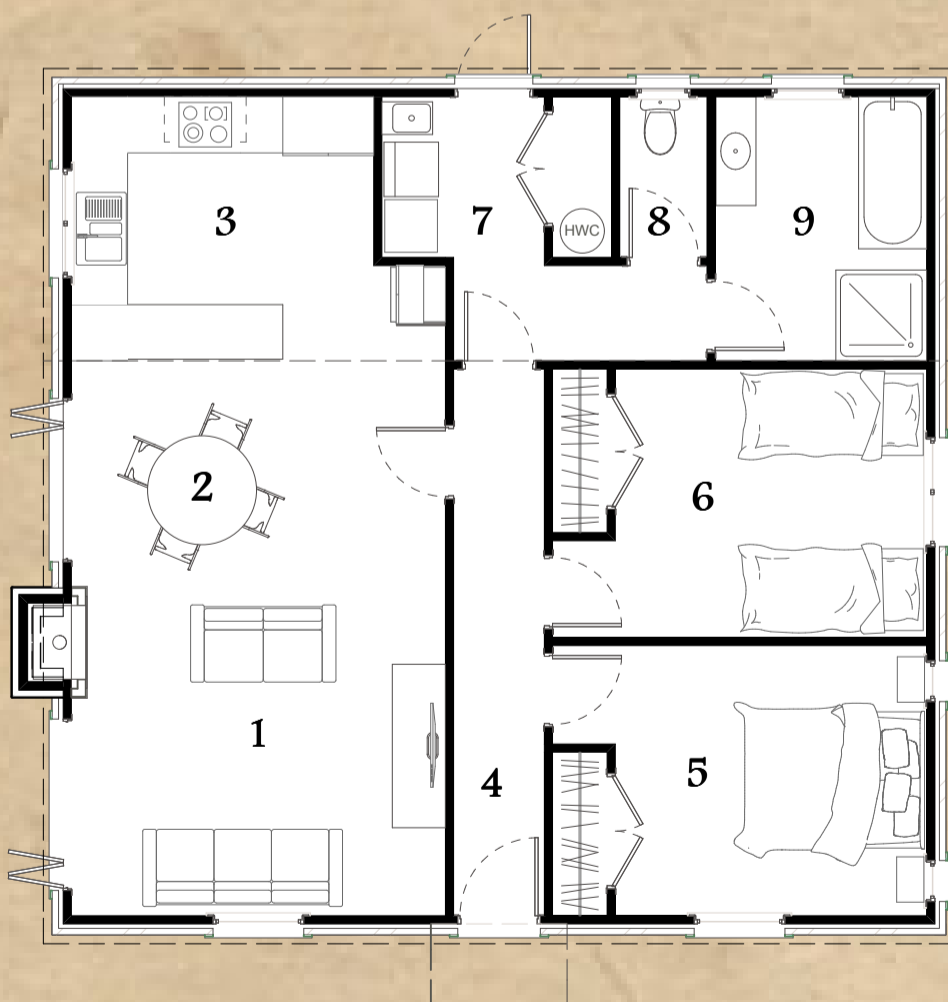

Two bedroom brick 'kiwi' style cottage with timber shutters, timber facings over brick and a feature stone chimney

LEGEND:

- | | | |
|----|-----------|------------|
| 1. | Lounge | 4.1 x 3.6m |
| 2. | Dining | 4.1 x 2.4m |
| 3. | Kitchen | 3.3 x 2.9m |
| 4. | Entry | 1.0 x 1.8m |
| 5. | Bedroom 1 | 3.4 x 2.9m |
| 6. | Bedroom 2 | 3.4 x 2.9m |
| 7. | Wash Room | 1.8 x 1.8m |
| 8. | W.C. | 1.0 x 1.8m |
| 9. | Bathroom | 2.3 x 2.9m |

AREA:

Floor 88.70m²

FLOOR PLAN